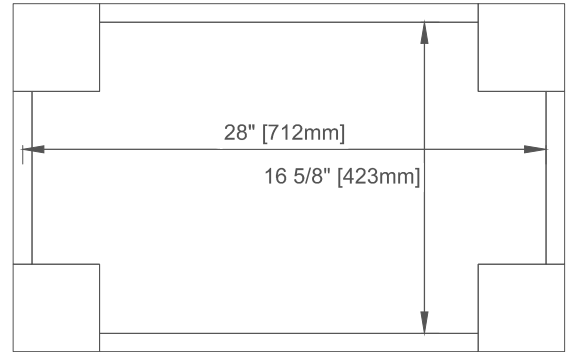

165-V31.5-WTB

Top View