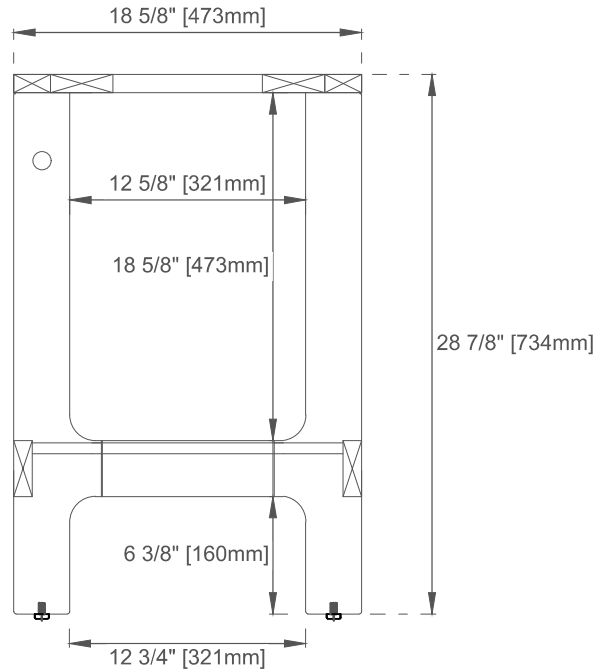

## Dimension

Width: 31-1/2"

Depth: 18-5/8"

Height: 28-7/8"

Rough-In Height: 21-1/2"

Visit website for warranty and installation information  
[www.jamesmartinvanities.com](http://www.jamesmartinvanities.com)

# 31.5" AUBURN VANITY

165-V31.5-WTB

Top View

Front View

Diagrams are of cabinets only –James Martin Optional Countertops and sinks are not shown

Visit website for warranty and installation information  
[www.jamesmartinvanities.com](http://www.jamesmartinvanities.com)

# 31.5" AUBURN VANITY

165-V31.5-WTB

Side View

Back View

Diagrams are of cabinets only –James Martin Optional Countertops and sinks are not shown

Visit website for warranty and installation information  
[www.jamesmartinvanities.com](http://www.jamesmartinvanities.com)