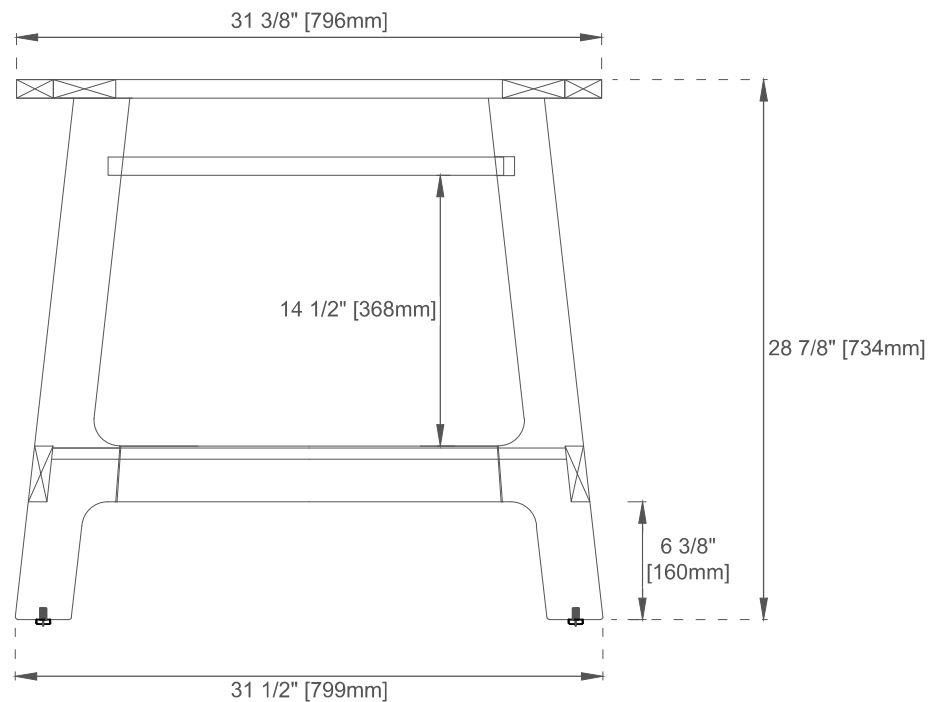

## Dimension

Width: 31-1/2"

Depth: 18-5/8"

Height: 28-7/8"

Rough-In Height: 21-1/2"

Visit website for warranty and installation information  
[www.jamesmartinvanities.com](http://www.jamesmartinvanities.com)

# 31.5" AUBURN VANITY

165-V31.5-WTB

Top View

Front View

Diagrams are of cabinets only –James Martin Optional Countertops and sinks are not shown

Visit website for warranty and installation information  
[www.jamesmartinvanities.com](http://www.jamesmartinvanities.com)

# 31.5" AUBURN VANITY

165-V31.5-WTB

Side View

Back View

Diagrams are of cabinets only –James Martin Optional Countertops and sinks are not shown

Visit website for warranty and installation information  
[www.jamesmartinvanities.com](http://www.jamesmartinvanities.com)