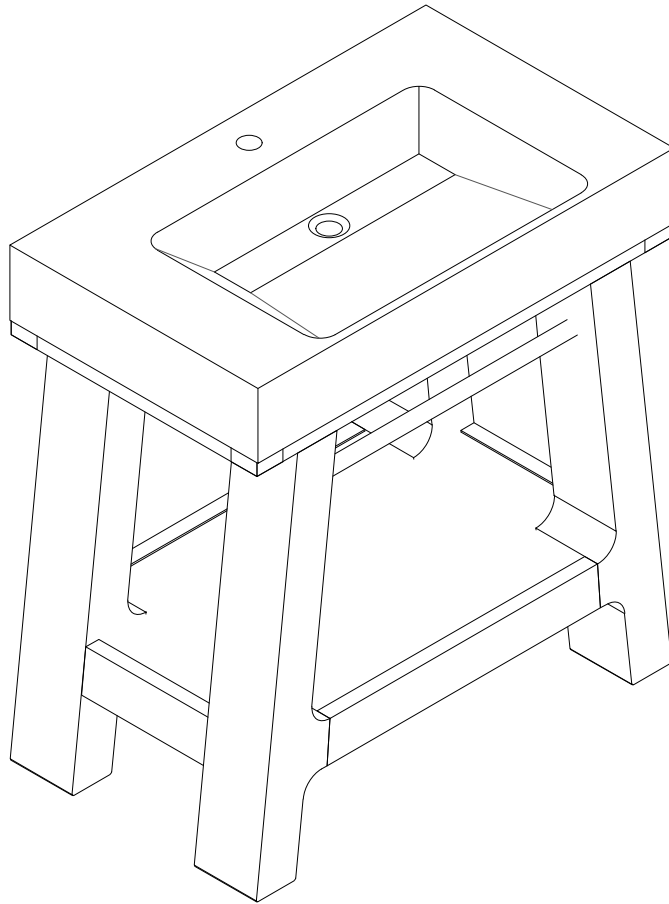

# 31.5" AUBURN VANITY

**JAMES MARTIN**  
VANITIES™

165-V31.5-WTB

---

## Dimension

Width: 31-1/2"

Depth: 18-5/8"

Height: 28-7/8"

Rough-In Height: 21-1/2"

Visit website for warranty and installation information  
[www.jamesmartinvanities.com](http://www.jamesmartinvanities.com)