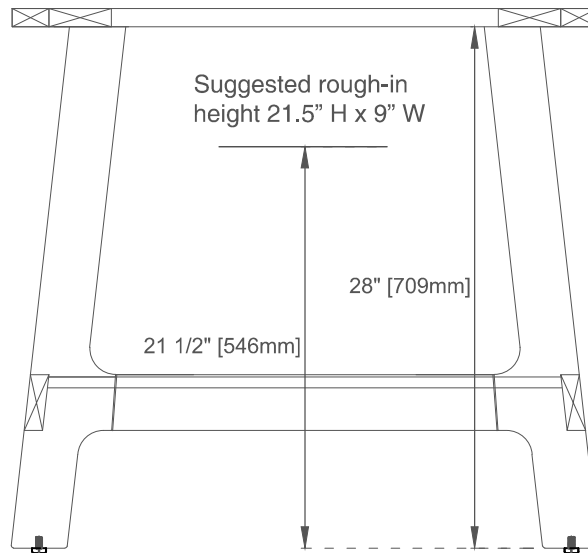

## Dimension

Width: 31-1/2"

Depth: 18-5/8"

Height: 28-7/8"

Rough-In Height: 21-1/2"

Visit website for warranty and installation information  
[www.jamesmartinvanities.com](http://www.jamesmartinvanities.com)

# 31.5" AUBURN VANITY

165-V31.5-WTB

Top View

Front View

Diagrams are of cabinets only –James Martin Optional Countertops and sinks are not shown

Visit website for warranty and installation information  
[www.jamesmartinvanities.com](http://www.jamesmartinvanities.com)

# 31.5" AUBURN VANITY

165-V31.5-WTB

Side View

Back View

Diagrams are of cabinets only –James Martin Optional Countertops and sinks are not shown

Visit website for warranty and installation information  
[www.jamesmartinvanities.com](http://www.jamesmartinvanities.com)