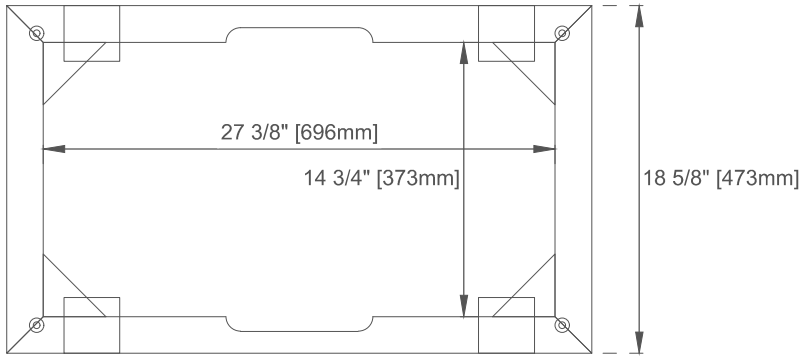

165-V31.5-WTB

Top View